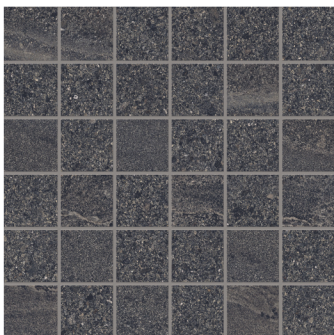

denver 303.722.1333 · vail 970.926.2322 · aspen 970.927.0700

www.decorativematerials.com

monument *naturale*

ANTHRACITE
field

GREY
field

IVORY
field

WHITE
field

ANTHRACITE
mosaic

GREY
mosaic

IVORY
mosaic

WHITE
mosaic