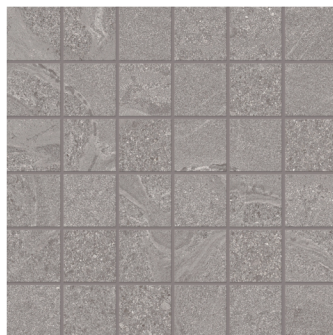

denver 303.722.1333 · vail 970.926.2322 · aspen 970.927.0700

www.decorativematerials.com

monument *naturale*

ANTHRACITE
field

GREY
field

IVORY
field

WHITE
field

ANTHRACITE
mosaic

GREY
mosaic

IVORY
mosaic

WHITE
mosaic