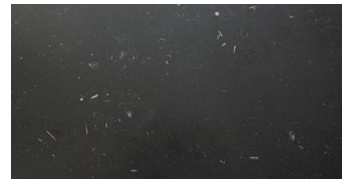

DECORATIVE
materials

reticula

tile · stone · mosaics · lighting · bath furniture

stone colorways:

AVORIO
12" X 24"

BIANCO CARRARA
12" X 24"

GRIS BRUNE
12" X 24"

NOIR
12" X 24"

porcelain colorways:

LIGHT BEIGE
12" X 24"

DARK BEIGE
12" X 24"