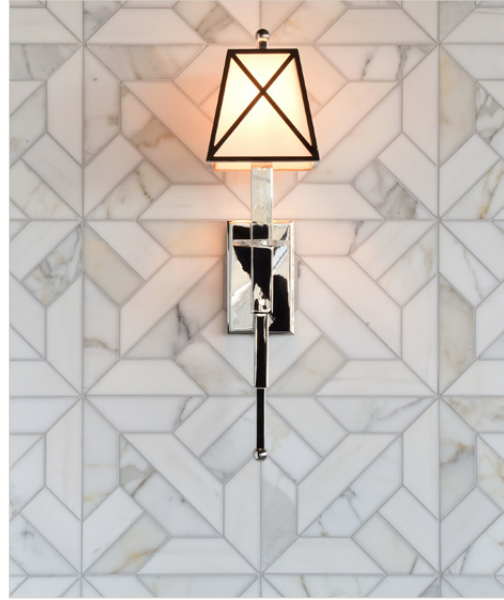

Moscow Petite Signature Bold

Module : 0.40 s.f.

Shown in: Borealis Blue (Honed), Gold Stainless Steel (Brushed)

Estelle Signature Bold

Module : 1.51 s.f.

Shown in: Arctic White (Honed), Borealis Blue (Polished)

Dupont Signature

Module : 0.69 s.f.

Shown in: Calacatta Oro (Polished),
Bianca Carrara (Polished), White
Thassos (Polished), Gold Stainless Steel
(Brushed), Nero Panthera (Polished)

Pompidou Signature Soft